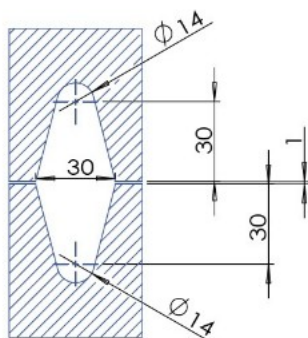

PRODUCT SHEET

Description:

Glass Clamp "Lima", 180DG, Brushed Brass, Glass/Glass, 122,4 x60x20,5mm, 6-10mm Glass, Glass Mounted By $\varnothing$ 14mm Drilling,, Hidden Screws, Brass, Alu & SS-304 Material

Item number:

15.26.845-6

Units	Box	Carton	HS Code	Barcode
Pcs.			8302419000	
				5704866519571

SISO A/S

Mileparken 11
DK-2740 Skovlunde
Denmark
VAT: 24786013

Phone +45 45 830 900

www.siso.dk
siso@siso.dk

Danske Bank
Nytorv Branch
Copenhagen
SWIFT: DABADKKK

Account no.
4180 3112 112936
IBAN Account
DK7230003112112936