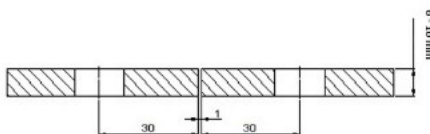

PRODUCT SHEET

Description:

Glass Clamp "Lima", 180DG, Brushed Brass, Glass/Glass, 122,4 x60x20,5mm, 6-10mm Glass, Glass Mounted By $\varnothing$ 14mm Drilling,, Hidden Screws, Brass, Alu & SS-304 Material

Item number:

15.26.845-6

Units	Box	Carton	HS Code	Barcode
Pcs.			8302419000	
				5704866519571

SISO A/S

Mileparken 11
DK-2740 Skovlunde
Denmark
VAT: 24786013

Phone +45 45 830 900

www.siso.dk
siso@siso.dk

Danske Bank
Nytorv Branch
Copenhagen
SWIFT: DABADKKK

Account no.
4180 3112 112936
IBAN Account
DK7230003112112936