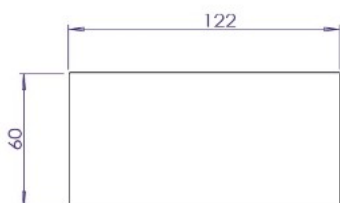

PRODUCT SHEET

Description:

Glass Clamp "Lima", 180DG, Brushed Brass, Glass/Glass, 122,4 x60x20,5mm, 6-10mm Glass, Glass Mounted By $\varnothing$ 14mm Drilling,, Hidden Screws, Brass, Alu & SS-304 Material

Item number:

15.26.845-6

Units	Box	Carton	HS Code	Barcode
Pcs.			8302419000	
				5704866519571

SISO A/S

Mileparken 11
DK-2740 Skovlunde
Denmark
VAT: 24786013

Phone +45 45 830 900

www.siso.dk
siso@siso.dk

Danske Bank
Nytorv Branch
Copenhagen
SWIFT: DABADKKK

Account no.
4180 3112 112936
IBAN Account
DK7230003112112936