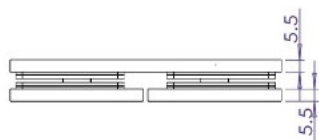

PRODUCT SHEET

Description:

Glass Clamp "Lima", 180DG, Brushed Brass, Glass/Glass, 122,4 x60x20,5mm, 6-10mm Glass, Glass Mounted By $\varnothing$ 14mm Drilling,, Hidden Screws, Brass, Alu & SS-304 Material

Item number:

15.26.845-6

Units	Box	Carton	HS Code	Barcode
Pcs.			8302419000	
				5704866519571

SISO A/S

Mileparken 11
DK-2740 Skovlunde
Denmark
VAT: 24786013

Phone +45 45 830 900

www.siso.dk
siso@siso.dk

Danske Bank
Nytorv Branch
Copenhagen
SWIFT: DABADKKK

Account no.
4180 3112 112936
IBAN Account
DK7230003112112936